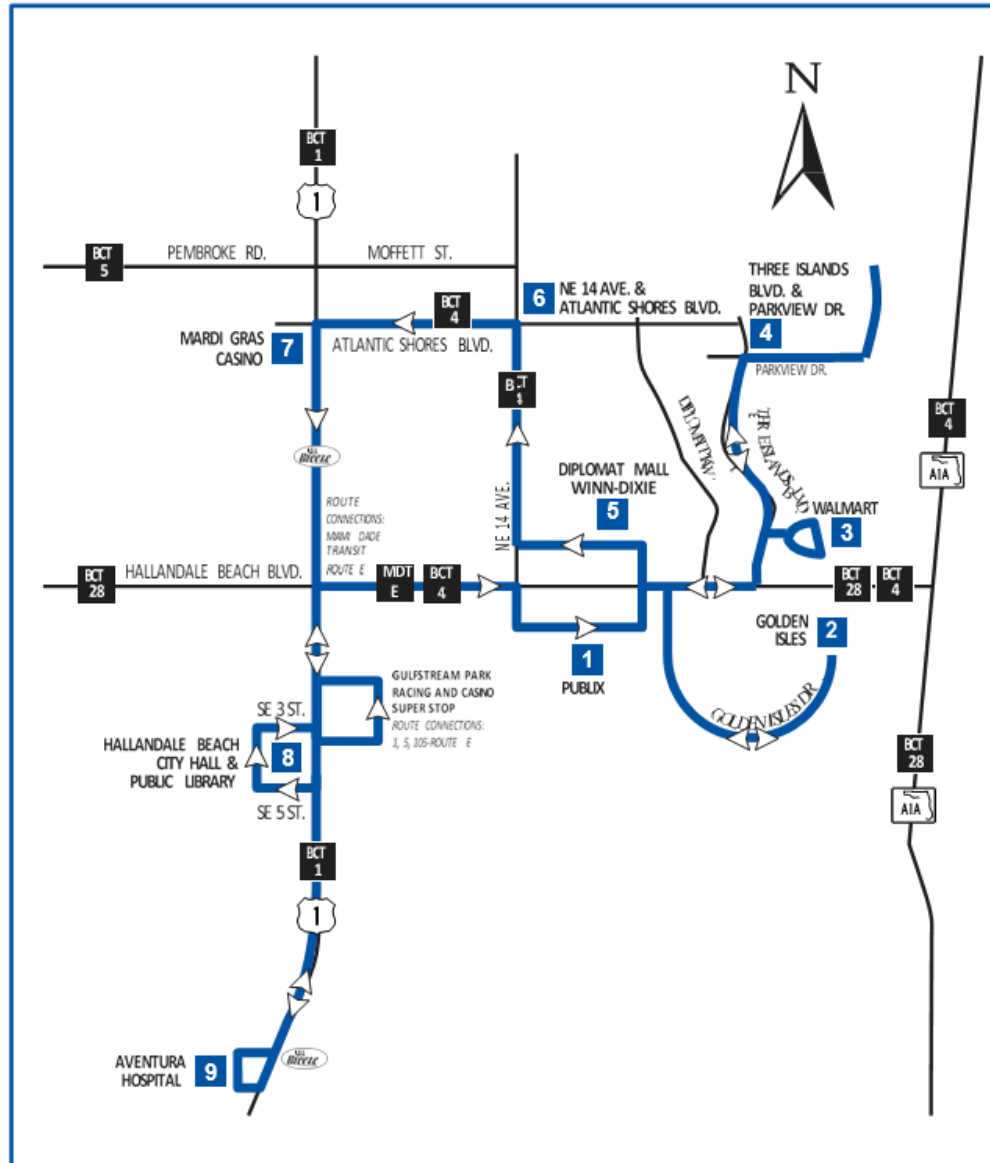

Blue Route 2 COVID Service Hours From December 30, 2020

PUBLIX SE 14TH AVE RK PLAZA	GOLDEN ISLES DR LAKE POINT TOWER	WALMART HALLANDALE BEACH BLVD	THREE ISLANDS BLVD & PARKVIEW DR	DIPOMAT MALL WINN-DIXIE	NE 14TH AVE ATLANTIC SHORES BLVD	THE BIG EASY CASINO	HALLANDALE CITY HALL & LIBRARY	AVENTURA HOSPITAL	PUBLIX SE 14TH AVE RK PLAZA
1	2	3	4	5	6	7	8	9	1
8:04 AM	8:09 AM	8:16 AM	8:22 AM	8:31 AM	8:39 AM	8:43 AM	8:51 AM	8:57 AM	9:07 AM
9:08 AM	9:13 AM	9:20 AM	9:26 AM	9:35 AM	9:43 AM	9:47 AM	9:55 AM	10:01 AM	10:11 AM
10:12 AM	10:17 AM	10:24 AM	10:30 AM	10:39 AM	10:47 AM	10:51 AM	10:59 AM	11:05 AM	11:15 AM
11:16 AM	11:21 AM	11:28 AM	11:34 AM	11:43 AM	11:51 AM	11:55 AM	12:03 PM	12:11 PM	12:21 PM
12:22 PM	12:27 PM	12:34 PM	12:40 PM	12:49 PM	12:57 PM	1:01 PM	1:11 PM	1:18 PM	1:28 PM
1:29 PM	1:34 PM	1:41 PM	1:47 PM	1:56 PM	2:04 PM	2:08 PM	2:18 PM	2:25 PM	2:35 PM
2:36 PM	2:41 PM	2:48 PM	2:54 PM	3:03 PM	3:11 PM	3:15 PM	3:25 PM	3:32 PM	3:42 PM
3:44 PM	3:49 PM	3:56 PM	4:02 PM	4:11 PM	4:19 PM	4:23 PM	4:33 PM	4:38 PM	4:48 PM
4:48 PM	4:53 PM	5:00 PM	5:06 PM	5:15 PM	5:23 PM	5:27 PM	5:37 PM	5:44 PM	5:54 PM

From Monday to Saturday

ROUTE 2 MAP

Note: Bus Stop located at the intersection of Hallandale Beach Blvd & Gulf Stream Way will be closed starting January 8, 2021 due to construction works at Hallandale Beach Boulevard Entrance