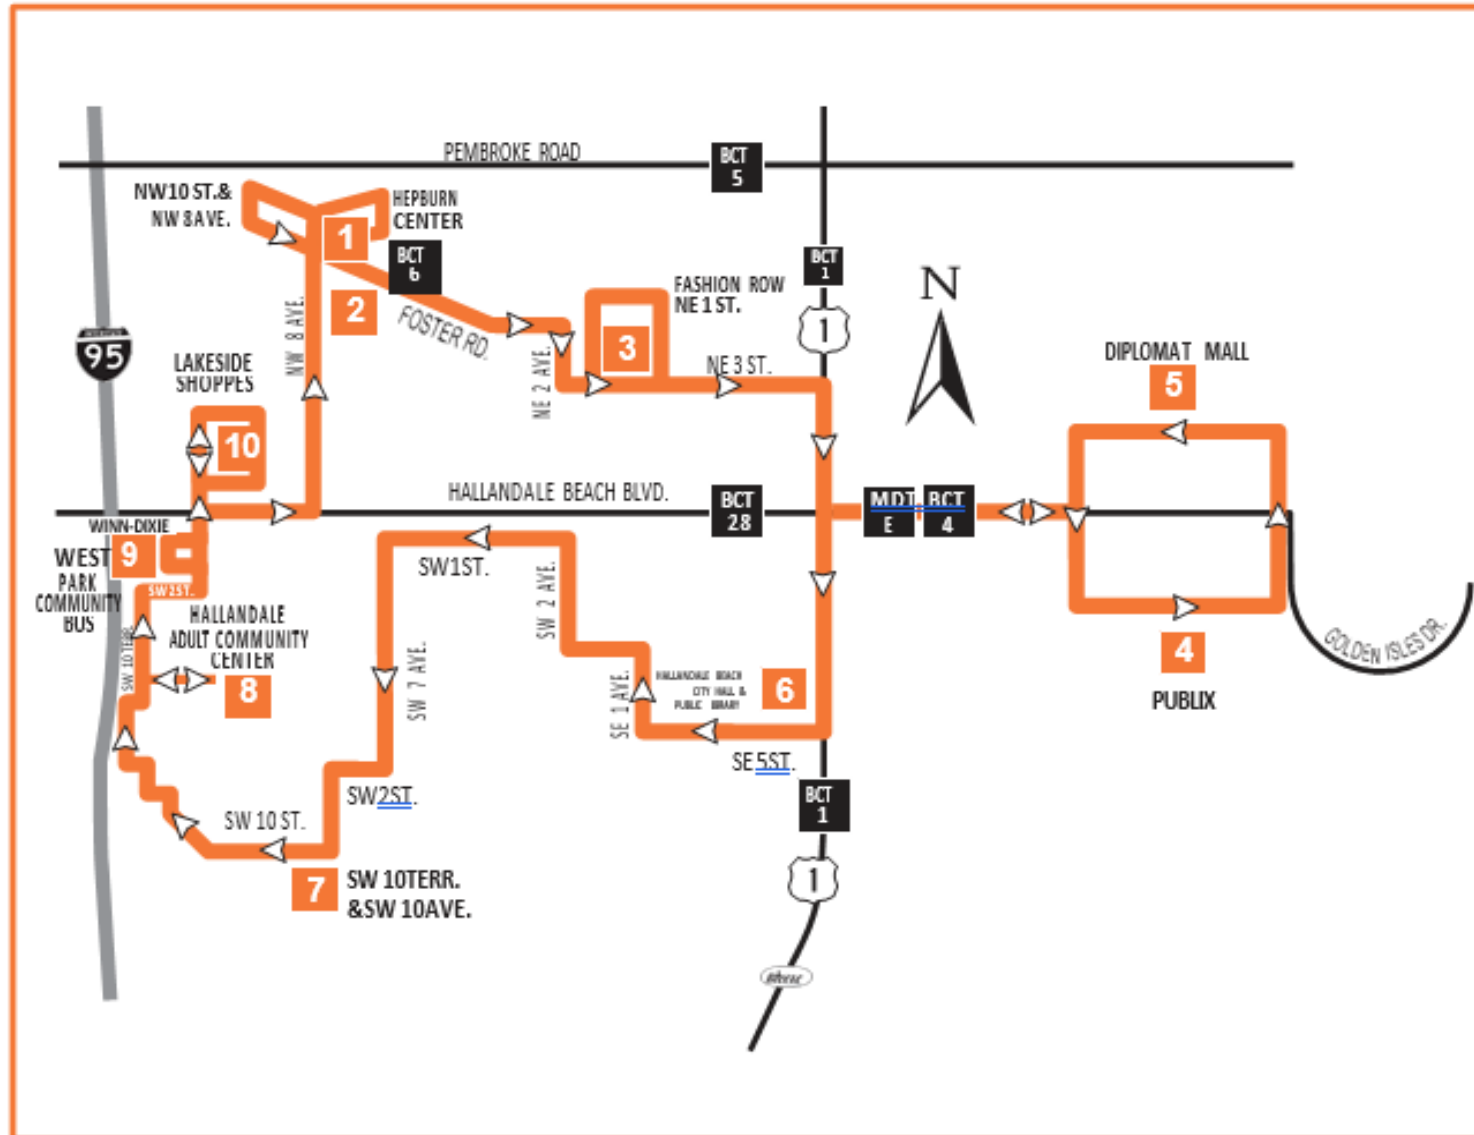

# Orange Route 4 COVID Service Hours From December 30, 2020

NE 10TH ST AND NW 8TH AVE HEBURN CENTER	NW 8TH AVE FOSTER RD	FASHION ROW NE 1 AVE	GOLDEN ISLES / PUBLIX SE 14TH AVE	DIPOMAT MALL	HALLANDALE CITY HALL & LIBRARY	SW 10TH TERR / SW 10TH STREET HALLANDALE BEACH	GULFSTREAM ACADEMY OF HALLANDALE BEACH K-8	WINN-DIXIE HALLANDALE BEACH BLVD & SW 10TH TERR	LAKE SIDE SHOPS IHOPS	NE 10TH ST AND NW 8TH AVE HEBURN CENTER
1	2	3	4	5	6	7	8	9	10	1
8:00 AM	8:03 AM	8:07 AM	8:15 AM	8:19 AM	8:28 AM	8:38 AM	8:41 AM	8:45 AM	8:48 AM	8:57 AM
9:00 AM	9:03 AM	9:07 AM	9:15 AM	9:19 AM	9:28 AM	9:38 AM	9:41 AM	9:45 AM	9:48 AM	9:57 AM
10:00 AM	10:03 AM	10:07 AM	10:15 AM	10:19 AM	10:28 AM	10:38 AM	10:41 AM	10:45 AM	10:48 AM	10:57 AM
11:00 AM	11:03 AM	11:07 AM	11:15 AM	11:19 AM	11:28 AM	11:38 AM	11:41 AM	11:45 AM	11:48 AM	11:57 AM
12:00 PM	12:03 PM	12:07 PM	12:15 PM	12:19 PM	12:28 PM	12:38 PM	12:41 PM	12:45 PM	12:48 PM	12:57 PM
1:00 PM	1:03 PM	1:07 PM	1:15 PM	1:19 PM	1:28 PM	1:38 PM	1:41 PM	1:45 PM	1:48 PM	1:57 PM
2:00 PM	2:03 PM	2:07 PM	2:15 PM	2:19 PM	2:28 PM	2:38 PM	2:41 PM	2:45 PM	2:48 PM	2:57 PM
3:00 PM	3:03 PM	3:07 PM	3:15 PM	3:19 PM	3:28 PM	3:38 PM	3:41 PM	3:45 PM	3:48 PM	3:57 PM
4:00 PM	4:03 PM	4:07 PM	4:15 PM	4:19 PM	4:28 PM	4:38 PM	4:41 PM	4:45 PM	4:48 PM	4:57 PM
5:00 PM	5:03 PM	5:07 PM	5:15 PM	5:19 PM	5:28 PM	5:38 PM	5:41 PM	5:45 PM	5:48 PM	5:57 PM

From Monday to Sunday

# ROUTE 4 MAP

**Note: Bus Stop located at the intersection of Hallandale Beach Blvd & Gulf Stream Way will be closed starting January 8, 2021 due to construction works at Hallandale Beach Boulevard Entrance.**