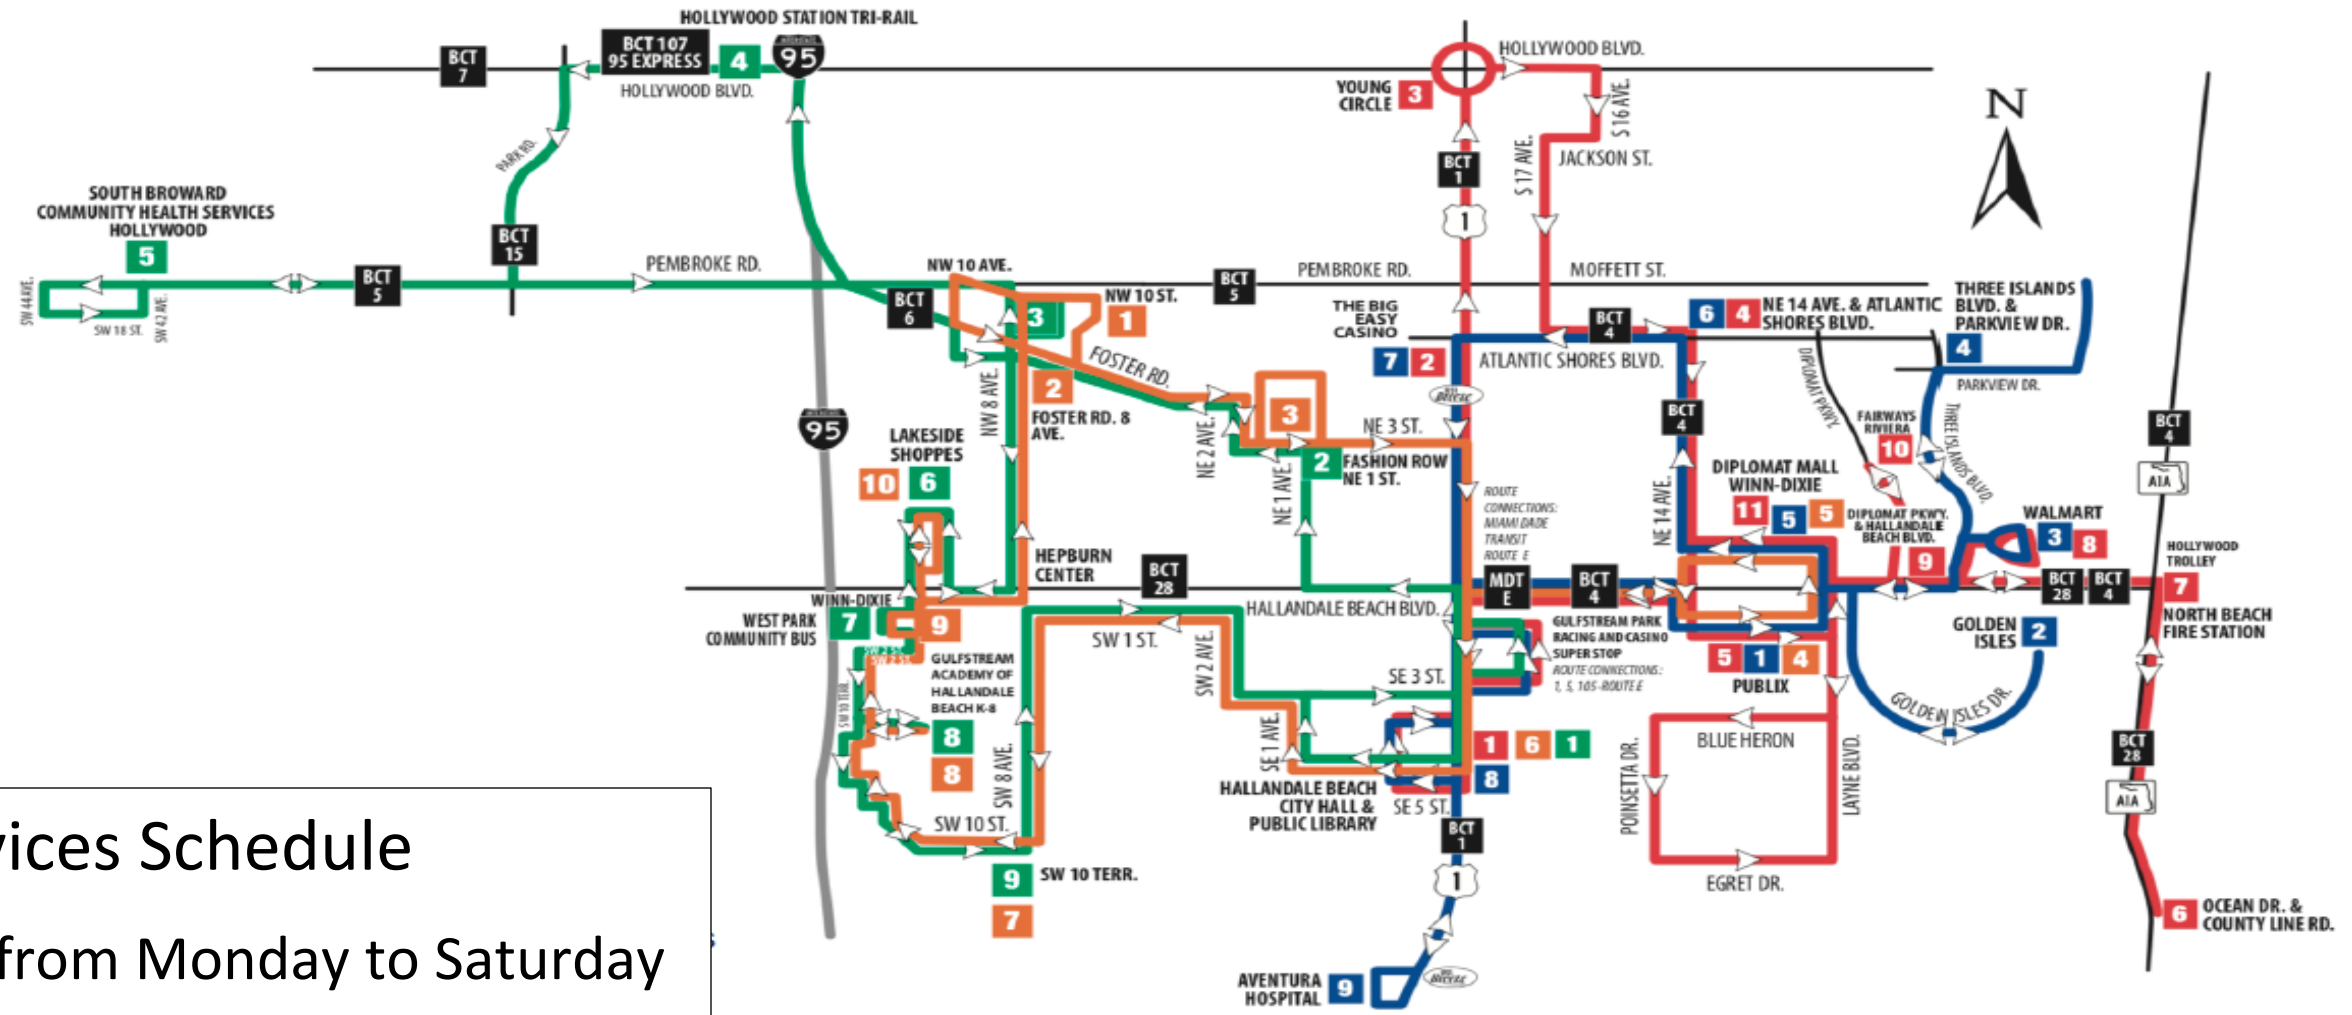

City of Hallandale Beach Community Bus System Map

Hallandale Beach
PROGRESS. INNOVATION. OPPORTUNITY.

Regular Services Schedule
Routes 1,2 & 3 services from Monday to Saturday
Route 4 services from Monday to Sunday

Route 1

HALLANDALE CITY HALL & LIBRARY	THE BIG EASY CASINO	YOUNG CIRCLE	NE 14 AVE & ATLANTIC SHORES BLVD	GOLDEN ISLES SC/ PUBLIX SE 14 AVE	OCEAN DR COUNTY LINE RD	NORTH BEACH FIRE STATION	WALMART HALLANDALE BEACH BLVD	DIPLOMAT PKWY/ HALLANDALE BEACH BLVD	FAIRWAYS RIVIERA	DIPLOMAT MALL	HALLANDALE CITY HALL & LIBRARY
1	2	3	4	5	6	7	8	9	10	11	1
7:00a	7:13a	7:23a	7:29a	7:37a	7:47a	7:53a	7:58a	8:03a	8:09a	8:15a	8:25a
7:45a	7:58a	8:08a	8:14a	8:22a	8:32a	8:38a	8:43a	8:48a	8:54a	9:00a	9:10a
8:30a	8:43a	8:53a	8:59a	9:07a	9:17a	9:23a	9:28a	9:33a	9:39a	9:45a	9:55a
9:15a	9:28a	9:38a	9:44a	9:52a	10:02a	10:08a	10:13a	10:18a	10:24a	10:30a	10:40a
10:00a	10:13a	10:23a	10:29a	10:37a	10:47a	10:53a	10:58a	11:03a	11:09a	11:15a	11:25a
10:45a	10:58a	11:08a	11:14a	11:22a	11:32a	11:38a	11:43a	11:48a	11:54a	12:00p	12:10p
11:30a	11:43a	11:53a	11:59a	12:07p	12:17p	12:23p	12:28p	12:33p	12:39p	12:45p	12:55p
12:15p	12:28p	12:38p	12:44p	12:52p	1:02p	1:08p	1:13p	1:18p	1:24p	1:30p	1:40p
1:00p	1:13p	1:23p	1:29p	1:37p	1:47p	1:53p	1:58p	2:03p	2:09p	2:15p	2:25p
1:45p	1:58p	2:08p	2:14p	2:22p	2:32p	2:38p	2:43p	2:48p	2:54p	3:00p	3:10p
2:30p	2:43p	2:53p	2:59p	3:07p	3:17p	3:23p	3:28p	3:33p	3:39p	3:45p	3:55p
3:15p	3:28p	3:38p	3:44p	3:52p	4:02p	4:08p	4:13p	4:18p	4:24p	4:30p	4:40p
4:00p	4:13p	4:23p	4:29p	4:37p	4:47p	4:53p	4:58p	5:03p	5:09p	5:15p	5:25p
4:45p	4:58p	5:08p	5:14p	5:22p	5:32p	5:38p	5:43p	5:48p	5:54p	6:00p	6:10p
5:30p	5:43p	5:53p	5:59p	6:07p	6:17p	6:23p	6:28p	6:33p	6:39p	6:45p	7:00p
6:15p	6:28p	6:38p	6:44p	6:52p	7:02p	7:08p	7:13p	7:18p	7:24p	7:30p	7:45p

Route 2

PUBLIX SE 14 AVE RK PLAZA	GOLDEN ISLES DR LAKE POINT TOWER	WALMART HALLANDALE BEACH BLVD	THREE ISLANDS BLVD & PARKVIEW DR	DIPLOMAT MALL WINN-DIXIE	NE 14 AVE ATLANTIC SHORES BLVD	THE BIG EASY CASINO	HALLANDALE BEACH CITY HALL & PUBLIC LIBRARY	AVENTURA HOSPITAL	PUBLIX SE 14 AVE RK PLAZA
1	2	3	4	5	6	7	8	9	1
7:00a	7:05a	7:12a	7:18a	7:27a	7:35a	7:39a	7:47a	7:53a	8:03a
8:04a	8:09a	8:16a	8:22a	8:31a	8:39a	8:43a	8:51a	8:57a	9:07a
9:08a	9:13a	9:20a	9:26a	9:35a	9:43a	9:47a	9:55a	10:01a	10:11a
10:12a	10:17a	10:24a	10:30a	10:39a	10:47a	10:51a	10:59a	11:05a	11:15a
11:16a	11:21a	11:28a	11:34a	11:43a	11:51a	11:55a	12:04p	12:11p	12:21p
12:22p	12:27p	12:34p	12:40p	12:49p	12:57p	1:01p	1:11p	1:18p	1:28p
1:29p	1:34p	1:41p	1:47p	1:56p	2:04p	2:08p	2:18p	2:25p	2:35p
2:36p	2:41p	2:48p	2:54p	3:03p	3:11p	3:15p	3:25p	3:32p	3:42p
3:42p	3:47p	3:54p	4:00p	4:09p	4:17p	4:21p	4:31p	4:38p	4:48p
4:48p	4:53p	5:00p	5:06p	5:15p	5:23p	5:27p	5:37p	5:44p	5:54p
5:54p	5:59p	6:06p	6:12p	6:21p	6:29p	6:33p	6:43p	6:50p	7:00p