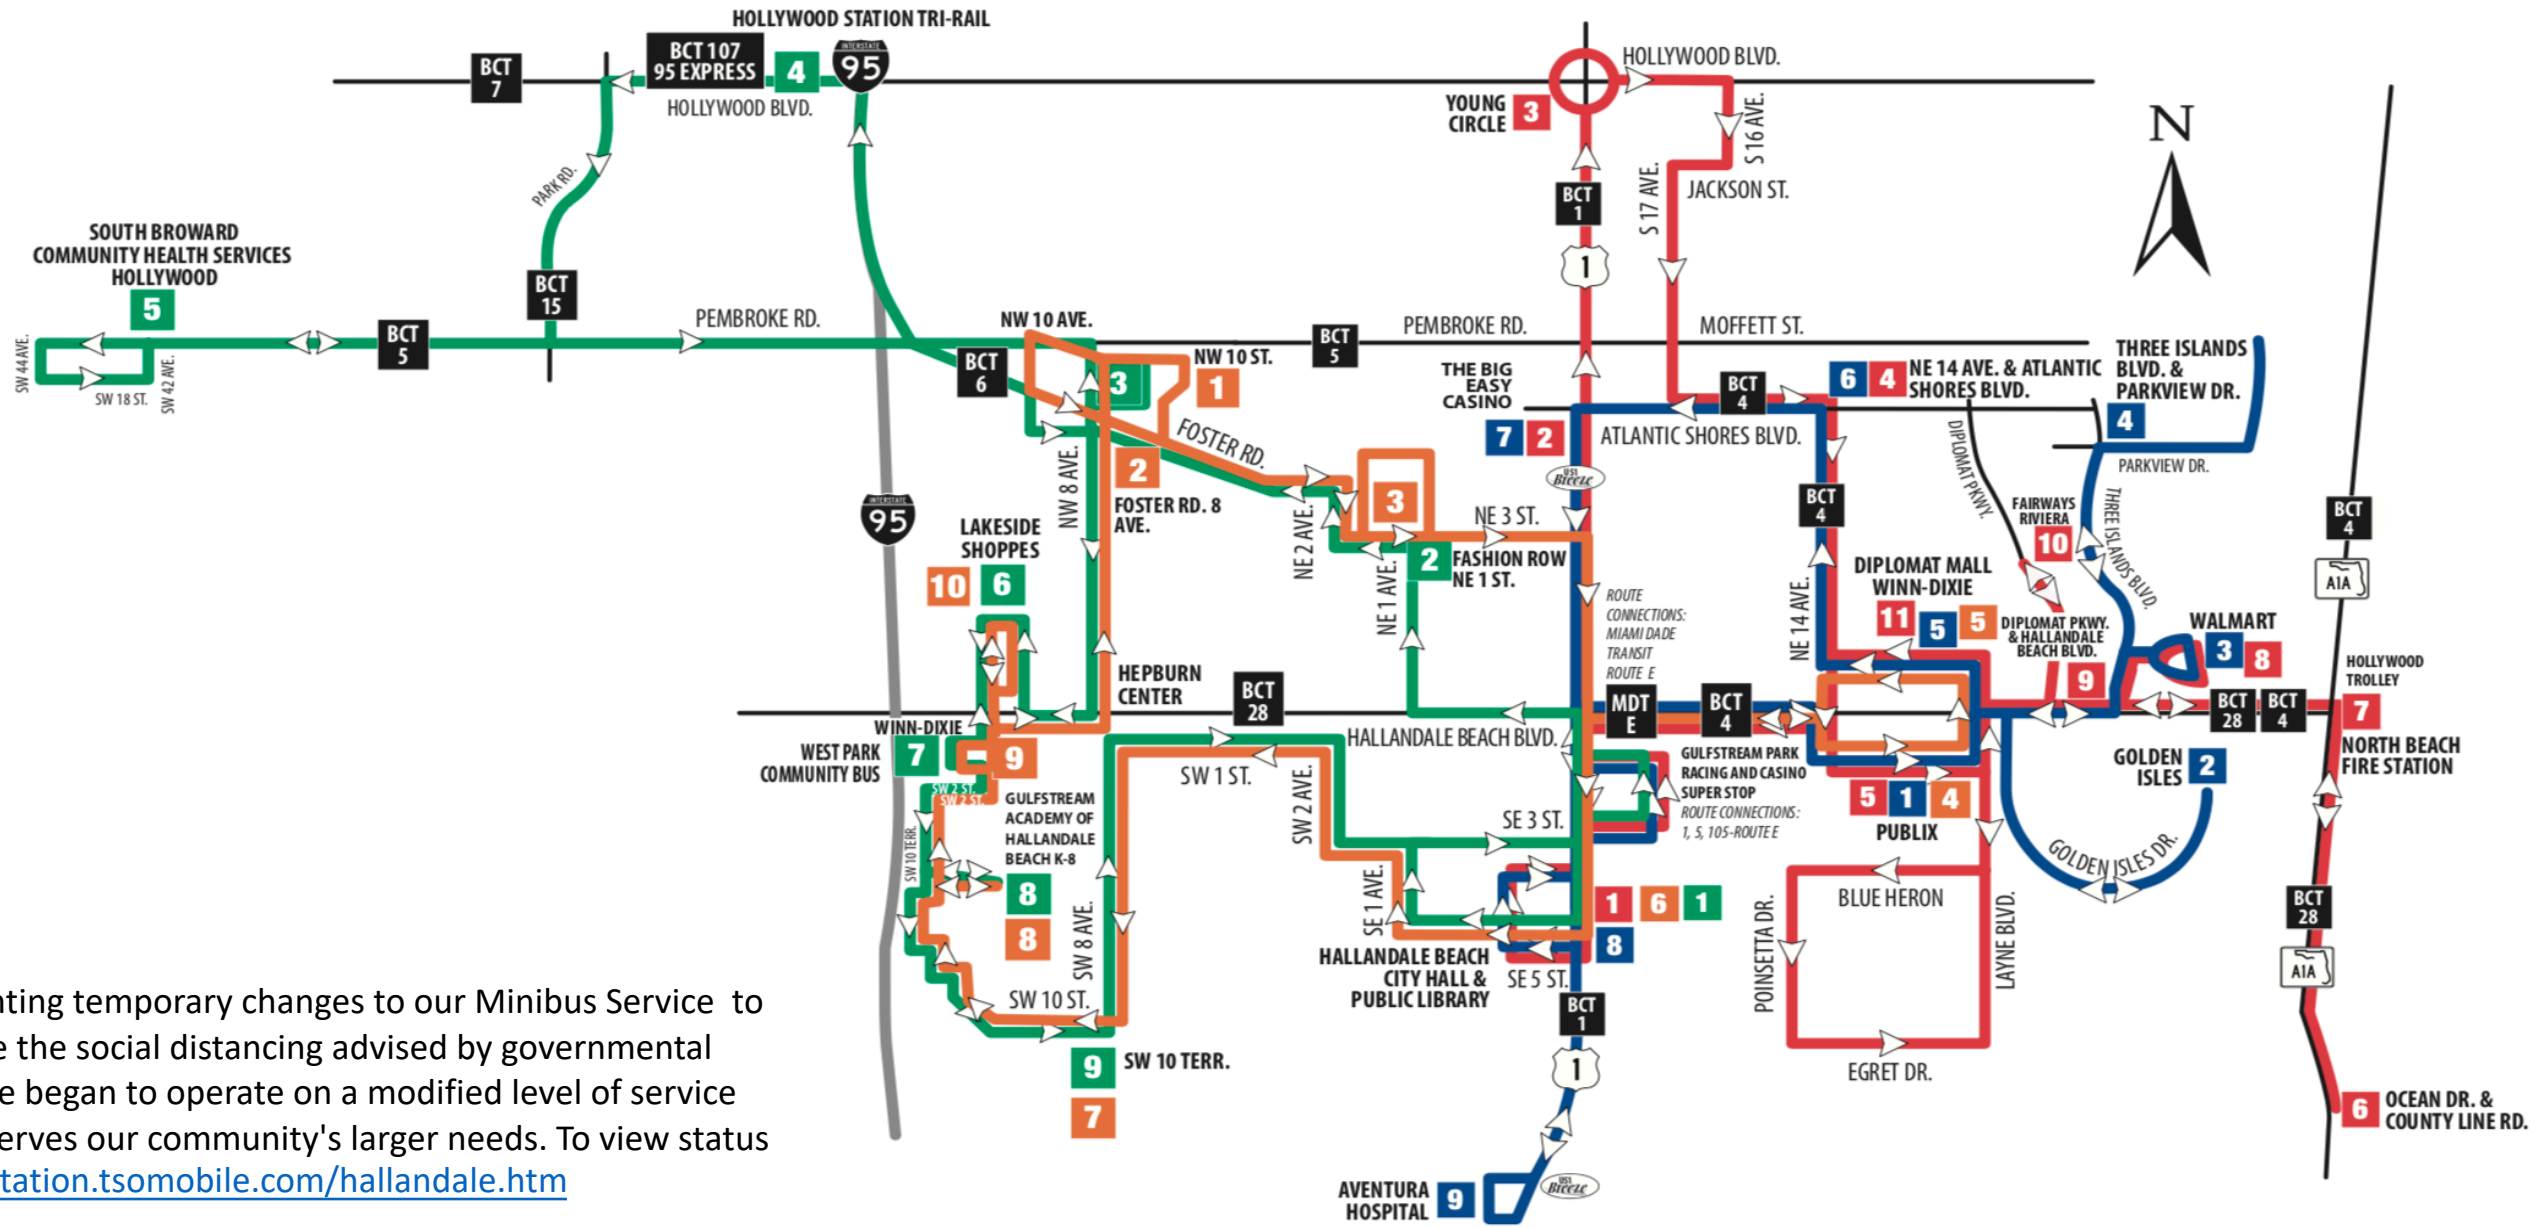

The City of Hallandale Beach is implementing temporary changes to our Minibus Service to promote public health and accommodate the social distancing advised by governmental and medical authorities. On March 30, we began to operate on a modified level of service that accommodates our customers and serves our community's larger needs. To view status on bus route visit: <https://publictransportation.tsomobile.com/hallandale.htm>

For more local information and updates on the Coronavirus Pandemic visit www.cohb.org/Corona

Red Route 1

1	2	3	4	5	6	7	8	9	10	11	1
7:45 AM	7:58 AM	8:08 AM	8:14 AM	8:22 AM	8:32 AM	8:38 AM	8:43 AM	8:48 AM	8:54 AM	9:00 AM	9:10 AM
8:30 AM	8:43 AM	8:53 AM	8:59 AM	9:07 AM	9:17 AM	9:23 AM	9:28 AM	9:33 AM	9:39 AM	9:45 AM	9:55 AM
9:15 AM	9:28 AM	9:38 AM	9:44 AM	9:52 AM	10:02 AM	10:08 AM	10:13 AM	10:18 AM	10:24 AM	10:30 AM	10:40 AM
10:00 AM	10:13 AM	10:23 AM	10:29 AM	10:37 AM	10:47 AM	10:53 AM	10:58 AM	11:03 AM	11:09 AM	11:15 AM	11:25 AM
10:45 AM	10:58 AM	11:08 AM	11:14 AM	11:22 AM	11:32 AM	11:38 AM	11:43 AM	11:48 AM	11:54 AM	12:00 PM	12:10 PM
11:30 AM	11:43 AM	11:53 AM	11:59 AM	12:07 PM	12:17 PM	12:23 PM	12:28 PM	12:33 PM	12:39 PM	12:45 PM	12:55 PM
12:15 PM	12:28 PM	12:38 PM	12:44 PM	12:52 PM	1:02 PM	1:08 PM	1:13 PM	1:18 PM	1:24 PM	1:30 PM	1:40 PM
1:00 PM	1:13 PM	1:23 PM	1:29 PM	1:37 PM	1:47 PM	1:53 PM	1:58 PM	2:03 PM	2:09 PM	2:15 PM	2:25 PM
1:45 PM	1:58 PM	2:08 PM	2:14 PM	2:22 PM	2:32 PM	2:38 PM	2:43 PM	2:48 PM	2:54 PM	3:00 PM	3:10 PM
2:30 PM	2:43 PM	2:53 PM	2:59 PM	3:07 PM	3:17 PM	3:23 PM	3:28 PM	3:33 PM	3:39 PM	3:45 PM	3:55 PM
3:15 PM	3:28 PM	3:38 PM	3:44 PM	3:52 PM	4:02 PM	4:08 PM	4:13 PM	4:18 PM	4:24 PM	4:30 PM	4:40 PM
4:00 PM	4:13 PM	4:23 PM	4:29 PM	4:37 PM	4:47 PM	4:53 PM	4:58 PM	5:03 PM	5:09 PM	5:15 PM	5:25 PM

Blue Route 2

1	2	3	4	5	6	7	8	9	1
8:04 AM	8:09 AM	8:16 AM	8:22 AM	8:31 AM	8:39 AM	8:43 AM	8:51 AM	8:57 AM	9:07 AM
9:08 AM	9:13 AM	9:20 AM	9:26 AM	9:35 AM	9:43 AM	9:47 AM	9:55 AM	10:01 AM	10:11 AM
10:12 AM	10:17 AM	10:24 AM	10:30 AM	10:39 AM	10:47 AM	10:51 AM	10:59 AM	11:05 AM	11:15 AM
11:16 AM	11:21 AM	11:28 AM	11:34 AM	11:43 AM	11:51 AM	11:55 AM	12:03 PM	12:09 PM	12:19 PM
12:20 PM	12:25 PM	12:32 PM	12:38 PM	12:47 PM	12:55 PM	12:59 PM	1:07 PM	1:13 PM	1:23 PM
1:24 PM	1:29 PM	1:36 PM	1:42 PM	1:51 PM	1:59 PM	2:03 PM	2:11 PM	2:17 PM	2:27 PM
2:28 PM	2:33 PM	2:40 PM	2:46 PM	2:55 PM	3:03 PM	3:07 PM	3:15 PM	3:21 PM	3:31 PM
3:32 PM	3:37 PM	3:44 PM	3:50 PM	3:59 PM	4:07 PM	4:11 PM	4:19 PM	4:25 PM	4:35 PM

Green Route 3

1	2	3	4	5	6	7	8	9	1
8:05 AM	8:12 AM	8:18 AM	8:28 AM	8:35 AM	8:41 AM	8:46 AM	8:50 AM	8:57 AM	9:07 AM
9:10 AM	9:17 AM	9:23 AM	9:33 AM	9:40 AM	9:46 AM	9:51 AM	9:55 AM	10:02 AM	10:12 AM
10:15 AM	10:22 AM	10:28 AM	10:38 AM	10:45 AM	10:51 AM	10:56 AM	11:00 AM	11:07 AM	11:17 AM
11:20 AM	11:27 AM	11:33 AM	11:43 AM	11:50 AM	11:56 AM	12:01 PM	12:05 PM	12:12 PM	12:22 PM
12:25 PM	12:32 PM	12:38 PM	12:48 PM	12:55 PM	1:01 PM	1:06 PM	1:10 PM	1:17 PM	1:27 PM
1:30 PM	1:37 PM	1:43 PM	1:53 PM	2:00 PM	2:06 PM	2:11 PM	2:15 PM	2:22 PM	2:32 PM
2:35 PM	2:42 PM	2:48 PM	2:58 PM	3:05 PM	3:11 PM	3:16 PM	3:20 PM	3:27 PM	3:37 PM
3:40 PM	3:47 PM	3:53 PM	4:03 PM	4:10 PM	4:16 PM	4:21 PM	4:25 PM	4:32 PM	4:42 PM